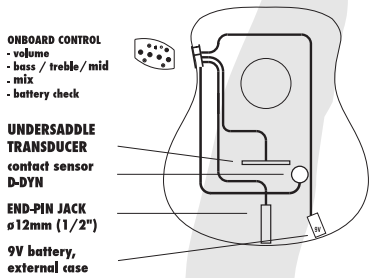

LYDIA ONBOARD

DUAL ONBOARD

LYDIA ACTIVE EQ

LYDIA VOLUME

DUAL

MARINE POCKET

LYDIA MARINE

LYDIA LIGHT SET

LYDIA LIGHT PRO

IMPORTANT POINTS TO KEEP IN MIND FOR A BALANCED AND FAITHFUL REPRODUCTION OF THE GUITAR SOUND

POSITION OF THE SADDLE BY REPLACING OF THE STRINGS

LYDIA FOR STEEL-STRING AND FOR CLASSICAL - POSITIONING

LYDIA CONNECTIONS

LYDIA ONBOARD & DUAL ONBOARD

LYDIA ONBOARD CONTROLS

DUAL ONBOARD CONTROLS

LYDIA ACTIVE EQ

LYDIA VOLUME

DUAL