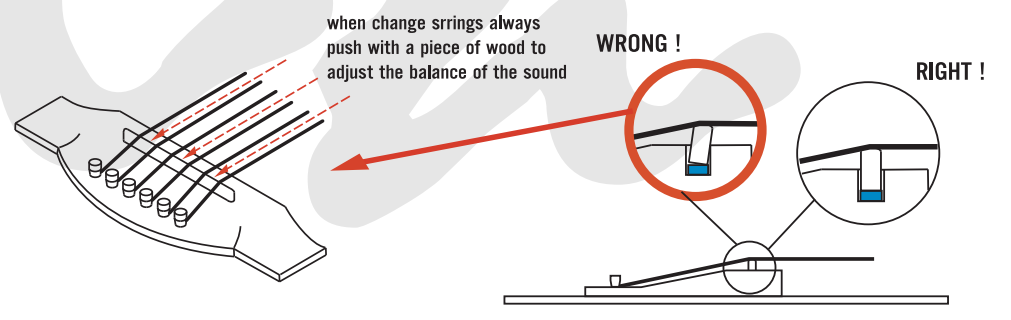

LYDIA ONBOARD

DUAL ONBOARD

LYDIA ACTIVE EQ

LYDIA VOLUME

DUAL

MARINE POCKET

LYDIA MARINE

LYDIA LIGHT SET

LYDIA LIGHT PRO

IMPORTANT POINTS TO KEEP IN MIND FOR A BALANCED AND FAITHFUL REPRODUCTION OF THE GUITAR SOUND

POSITION OF THE SADDLE BY REPLACING OF THE STRINGS

LYDIA FOR STEEL-STRING AND FOR CLASSICAL - POSITIONING

LYDIA CONNECTIONS

LYDIA ONBOARD & DUAL ONBOARD

LYDIA ONBOARD CONTROLS

DUAL ONBOARD CONTROLS

LYDIA ACTIVE EQ

LYDIA VOLUME

DUAL