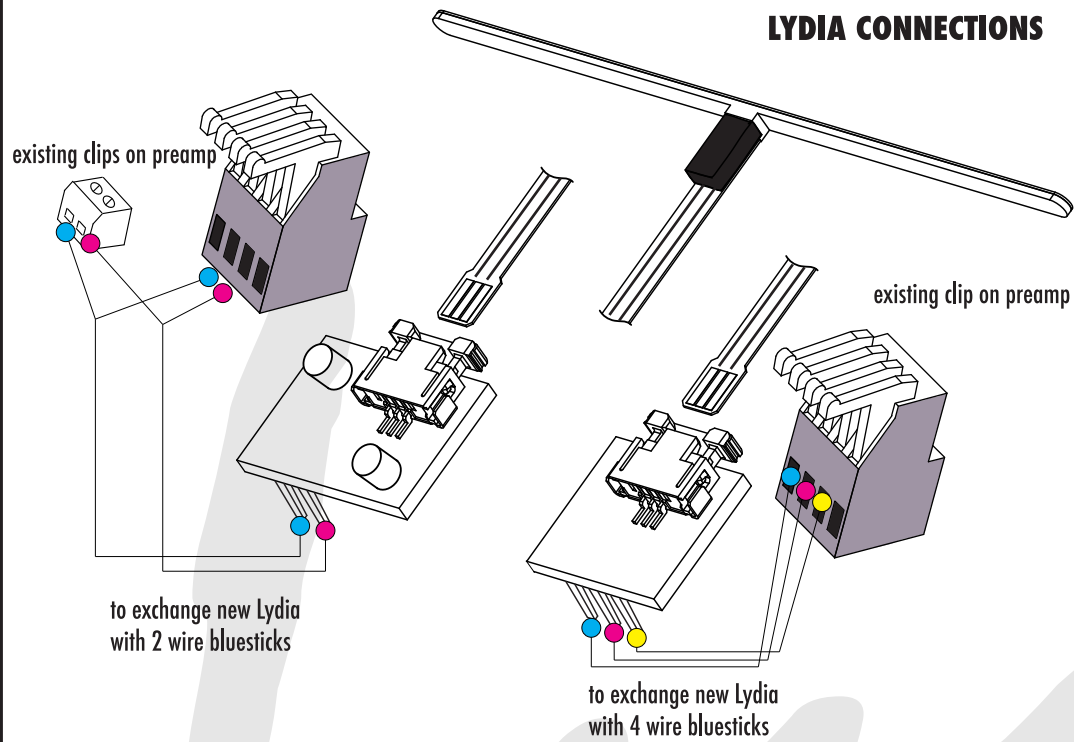

LYDIA ONBOARD

DUAL ONBOARD

LYDIA ACTIVE EQ

LYDIA VOLUME

DUAL

MARINE POCKET

LYDIA MARINE

LYDIA LIGHT SET

LYDIA LIGHT PRO

IMPORTANT POINTS TO KEEP IN MIND FOR A BALANCED AND FAITHFUL REPRODUCTION OF THE GUITAR SOUND

POSITION OF THE SADDLE BY REPLACING OF THE STRINGS

LYDIA FOR STEEL-STRING AND FOR CLASSICAL - POSITIONING

LYDIA CONNECTIONS

LYDIA ONBOARD & DUAL ONBOARD

LYDIA ONBOARD CONTROLS

DUAL ONBOARD CONTROLS

LYDIA ACTIVE EQ

LYDIA VOLUME

DUAL