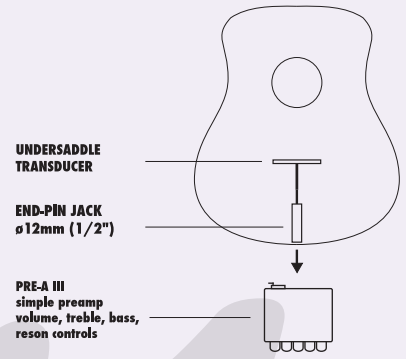

LYDIA ONBOARD

DUAL ONBOARD

LYDIA ACTIVE EQ

LYDIA VOLUME

DUAL

MARINE POCKET

LYDIA MARINE

LYDIA LIGHT SET

LYDIA LIGHT PRO

IMPORTANT POINTS TO KEEP IN MIND FOR A BALANCED AND FAITHFUL REPRODUCTION OF THE GUITAR SOUND

POSITION OF THE SADDLE BY REPLACING OF THE STRINGS

LYDIA FOR STEEL-STRING AND FOR CLASSICAL - POSITIONING

LYDIA CONNECTIONS

LYDIA ONBOARD & DUAL ONBOARD

LYDIA ONBOARD CONTROLS

DUAL ONBOARD CONTROLS

LYDIA ACTIVE EQ

LYDIA VOLUME

DUAL