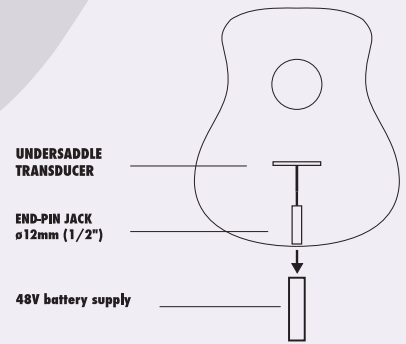

LYDIA ONBOARD

DUAL ONBOARD

LYDIA ACTIVE EQ

LYDIA VOLUME

DUAL

MARINE POCKET

LYDIA MARINE

LYDIA LIGHT SET

LYDIA LIGHT PRO

IMPORTANT POINTS TO KEEP IN MIND FOR A BALANCED AND FAITHFUL REPRODUCTION OF THE GUITAR SOUND

POSITION OF THE SADDLE BY REPLACING OF THE STRINGS

LYDIA FOR STEEL-STRING AND FOR CLASSICAL - POSITIONING