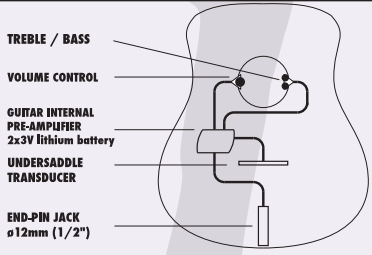

LYDIA ONBOARD

DUAL ONBOARD

LYDIA ACTIVE EQ

LYDIA VOLUME

DUAL

MARINE POCKET

LYDIA MARINE

LYDIA LIGHT SET

LYDIA LIGHT PRO

IMPORTANT POINTS TO KEEP IN MIND FOR A BALANCED AND FAITHFUL REPRODUCTION OF THE GUITAR SOUND

POSITION OF THE SADDLE BY REPLACING OF THE STRINGS

LYDIA FOR STEEL-STRING AND FOR CLASSICAL - POSITIONING

LYDIA CONNECTIONS

LYDIA ONBOARD & DUAL ONBOARD

LYDIA ONBOARD CONTROLS

DUAL ONBOARD CONTROLS

LYDIA ACTIVE EQ

LYDIA VOLUME

DUAL