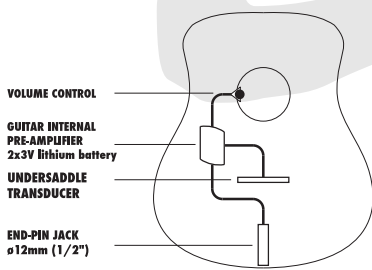

LYDIA ONBOARD

DUAL ONBOARD

LYDIA ACTIVE EQ

LYDIA VOLUME

DUAL

MARINE POCKET

LYDIA MARINE

LYDIA LIGHT SET

LYDIA LIGHT PRO

IMPORTANT POINTS TO KEEP IN MIND FOR A BALANCED AND FAITHFUL REPRODUCTION OF THE GUITAR SOUND

POSITION OF THE SADDLE BY REPLACING OF THE STRINGS

LYDIA FOR STEEL-STRING AND FOR CLASSICAL - POSITIONING

LYDIA CONNECTIONS

LYDIA ONBOARD & DUAL ONBOARD

LYDIA ONBOARD CONTROLS

DUAL ONBOARD CONTROLS

LYDIA ACTIVE EQ

LYDIA VOLUME

DUAL