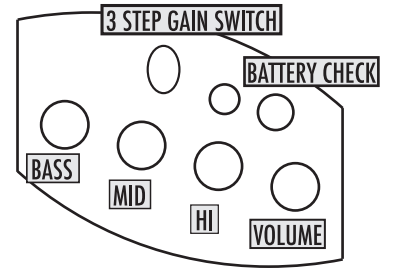

LYDIA LIGHT PRO

IMPORTANT POINTS TO KEEP IN MIND FOR A BALANCED AND FAITHFUL REPRODUCTION OF THE GUITAR SOUND

POSITION OF THE SADDLE BY REPLACING OF THE STRINGS

LYDIA FOR STEEL-STRING AND FOR CLASSICAL - POSITIONING

LYDIA CONNECTIONS

LYDIA ONBOARD & DUAL ONBOARD

LYDIA ONBOARD CONTROLS

DUAL ONBOARD CONTROLS

LYDIA ACTIVE EQ

LYDIA VOLUME

DUAL