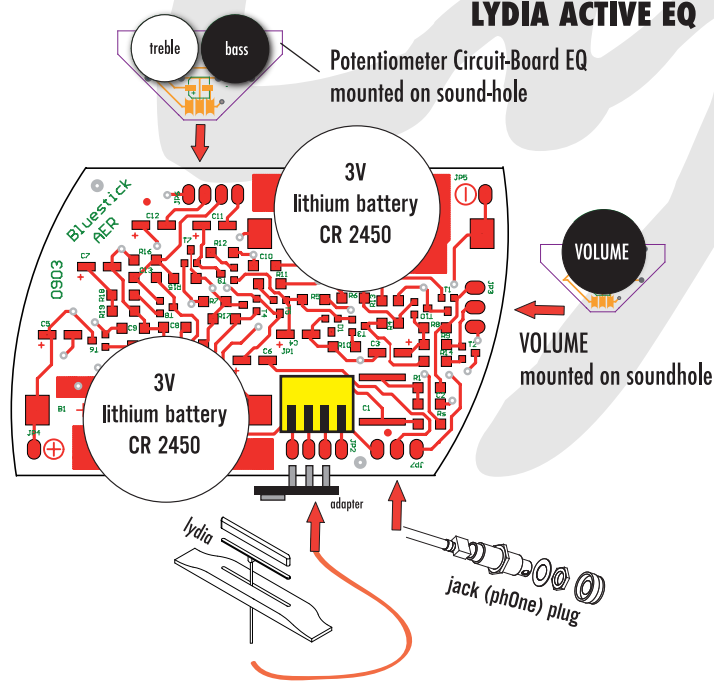

LYDIA LIGHT PRO

IMPORTANT POINTS TO KEEP IN MIND FOR A BALANCED AND FAITHFUL REPRODUCTION OF THE GUITAR SOUND

POSITION OF THE SADDLE BY REPLACING OF THE STRINGS

LYDIA FOR STEEL-STRING AND FOR CLASSICAL - POSITIONING

LYDIA CONNECTIONS

LYDIA ONBOARD & DUAL ONBOARD

LYDIA ONBOARD CONTROLS

DUAL ONBOARD CONTROLS

LYDIA ACTIVE EQ

LYDIA VOLUME

DUAL