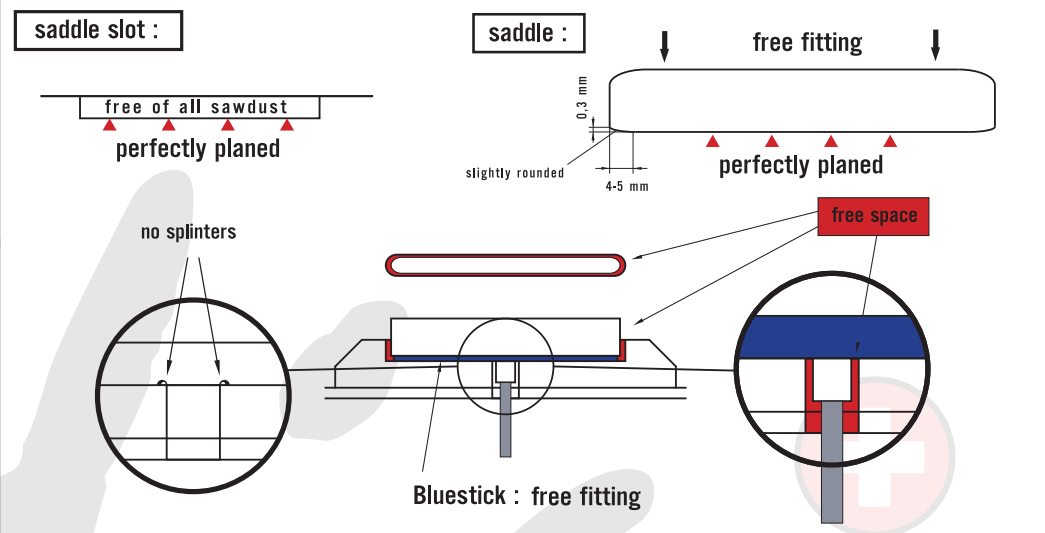

LYDIA ONBOARD

DUAL ONBOARD

LYDIA ACTIVE EQ

LYDIA VOLUME

DUAL

MARINE POCKET

LYDIA MARINE

LYDIA LIGHT SET

LYDIA LIGHT PRO

IMPORTANT POINTS TO KEEP IN MIND FOR A BALANCED AND FAITHFUL REPRODUCTION OF THE GUITAR SOUND

POSITION OF THE SADDLE BY REPLACING OF THE STRINGS

LYDIA FOR STEEL-STRING AND FOR CLASSICAL - POSITIONING

LYDIA CONNECTIONS

LYDIA ONBOARD & DUAL ONBOARD

LYDIA ONBOARD CONTROLS

DUAL ONBOARD CONTROLS

LYDIA ACTIVE EQ

LYDIA VOLUME

DUAL