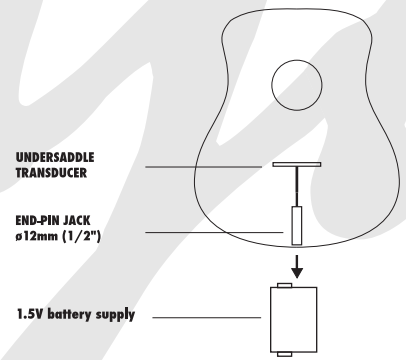

LYDIA ONBOARD

DUAL ONBOARD

LYDIA ACTIVE EQ

LYDIA VOLUME

DUAL

MARINE POCKET

LYDIA MARINE

LYDIA LIGHT SET

LYDIA LIGHT PRO

IMPORTANT POINTS TO KEEP IN MIND FOR A BALANCED AND FAITHFUL REPRODUCTION OF THE GUITAR SOUND

POSITION OF THE SADDLE BY REPLACING OF THE STRINGS

LYDIA FOR STEEL-STRING AND FOR CLASSICAL - POSITIONING

LYDIA CONNECTIONS

LYDIA ONBOARD & DUAL ONBOARD

LYDIA ONBOARD CONTROLS

DUAL ONBOARD CONTROLS

LYDIA ACTIVE EQ

LYDIA VOLUME

DUAL